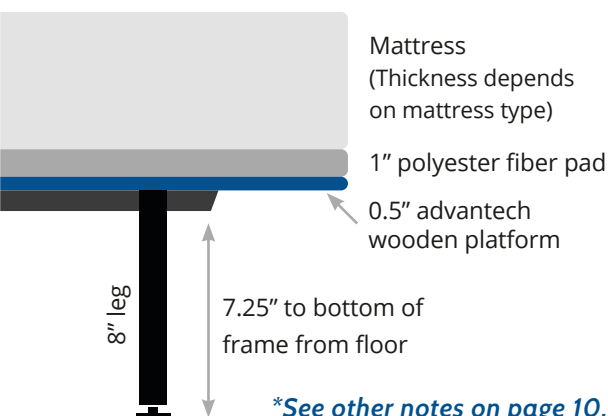

Hi-Low Bed Heights

Height Fully Lowered

	With Leg Pads	With Casters
Floor To Top of Foundation (no mattress)	11"	13.25"
Floor To Top of Low Profile Mattress	16.5"	18.75"
Floor To Top of Quilted Top Mattress	20-5/8"	22-7/8"
Floor To Top of Gel Mattress	21"	23.25"

Height Fully Raised

	With Leg Pads	With Casters
Floor To Top of Foundation (no mattress)	18.5"	20.75"
Floor To Top of Low Profile Mattress	24"	26.25"
Floor To Top of Quilted Top Mattress	28-1/8"	30-3/8"
Floor To Top of Gel Mattress	28.5"	30.75"