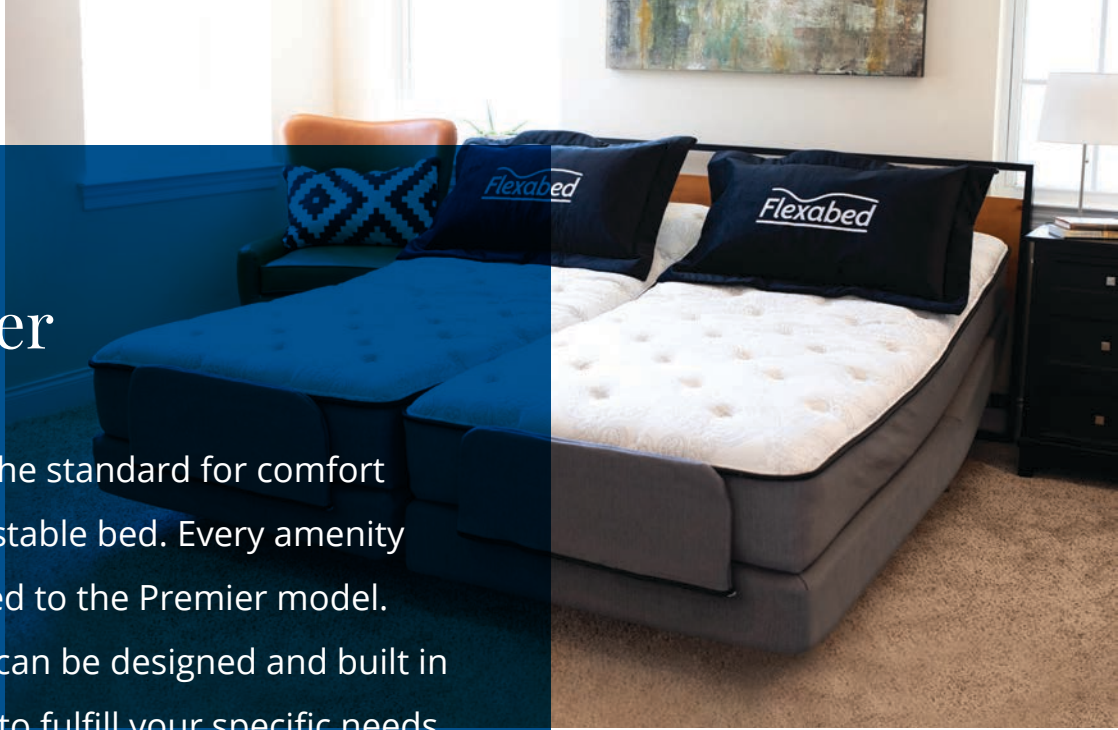

p6

HI-LOW SL

Adjustable Height Beds Make Transitions Easier

Need the vertical adjustment of a hospital bed but want the comfort and size of a luxurious home mattress? The full-featured, ultra-comfortable Flexabed Hi-Low SL comes in a full range of sizes. Perfect for caregivers who seek easier transfer and those who want back support while sitting up to read or watch television.

p8

VALUE-FLEX

Budget Conscious Comfort and Support

Our most affordable adjustable bed includes one-touch wired controls, the ability to attach existing headboards, a quiet motor, an innerspring mattress in your choice of soft, medium or firm construction, and more—hand-built to your specifications.

Flexabed Premier

The Flexabed Premier sets the standard for comfort and convenience in an adjustable bed. Every amenity Flexabed offers can be added to the Premier model. This fully customizable bed can be designed and built in hundreds of configurations to fulfill your specific needs.