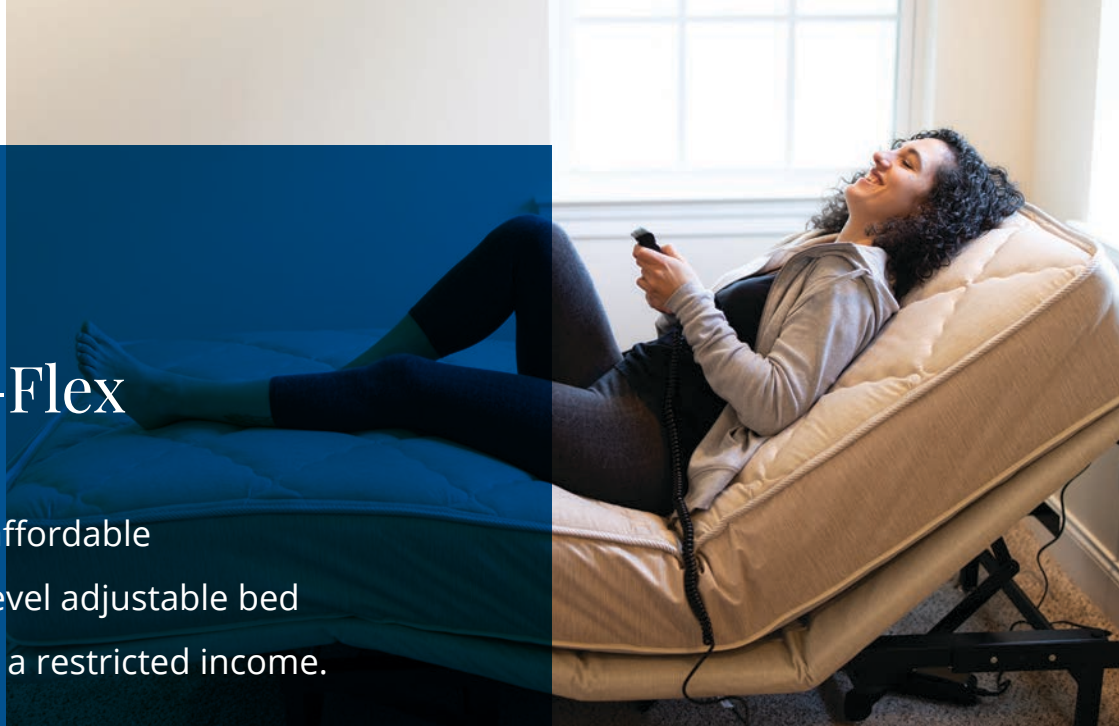

2. *Raise the bed vertically with the touch of a button.*

Being able to raise or lower the bed vertically allows the user to adjust the bed to a height that makes transfer in or out of the bed easiest on them. For users who have a caretaker, a Hi-Low SL bed allows the caretaker to adjust the bed vertically to a comfortable working height to assist the occupant with feeding, changing, adjustment, etc.

Flexabed Value-Flex

The Value-Flex is our most affordable adjustable bed. This entry-level adjustable bed is perfect for those living on a restricted income.

Forget the caffeine. Instead, wake up naturally from a deep, restful sleep. No sore muscles. No lingering sleepiness. Just the pleasure of being alert and ready to take on the day.