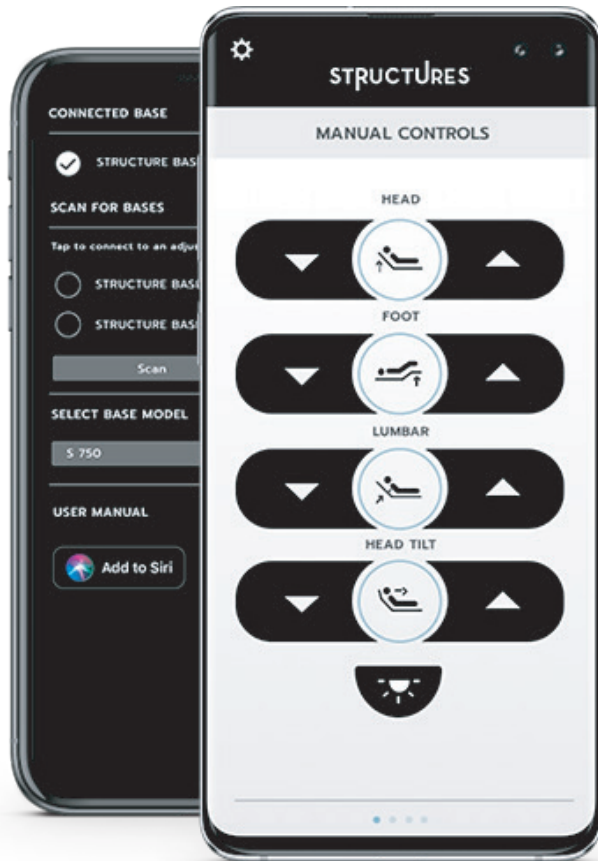

NOW AVAILABLE

MALOUF BASE APP

Malouf Base

Malouf Adjustable Bed Base

- Manual controls: Adjust head and foot incline, lumbar support, and head tilt
- Automatic controls: Select from your favorite preset positions
- Massage controls: Choose type of massage and duration
- Alarm clock: Wake up every morning to your chosen preset position

With the Malouf Base app, you can adjust your sleep preferences from a single touch on your mobile device—giving you full control over your personal comfort. Download the app on your iOS or Android device and connect it with your adjustable base for the ultimate luxury and relaxation.

DOWNLOAD APP TO YOUR DEVICE

- 1 Search “Malouf Base” in App Store or Google Play.
- 2 Select “Get” on your iOS device or “Install” on your Android device.
- 3 Enable Bluetooth® on your device.
- 4 Open Malouf Base app. Select “scan” to find your adjustable base. Once connected, tap on the base to edit the name.
- 5 Enjoy the benefits of sleeping elevated.